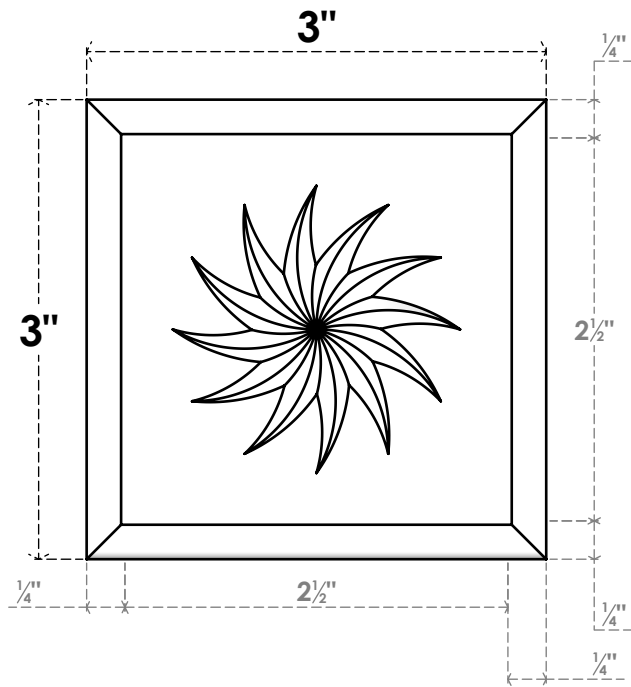

# ROSP030X030X100SDG14

3"W X 3"H X 1"P STANDARD SEDGWICK SPIRAL ROSETTE WITH ROUNDED EDGE, ARCHITECTURAL GRADE PVC

**FRONT**

**SIDE**

EKENA MILLWORK  
2300 WEST MAIN ST.  
CLARKSVILLE, TX 75426  
TOLL FREE: 866-607-0453  
WWW.EKENAMILLWORK.COM