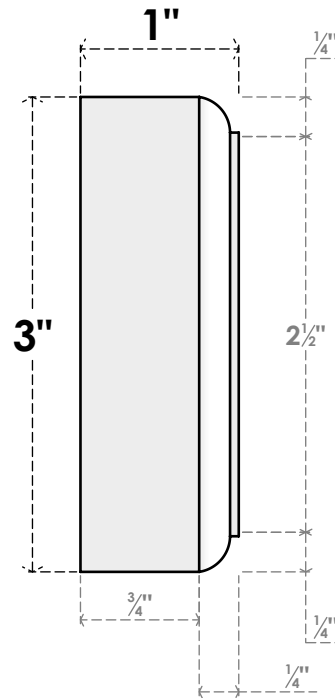

# ROSP030X030X100SDG14

3"W X 3"H X 1"P STANDARD SEDGWICK SPIRAL ROSETTE WITH ROUNDED EDGE, ARCHITECTURAL GRADE PVC

**FRONT**

**SIDE**

EKENA MILLWORK  
2300 WEST MAIN ST.  
CLARKSVILLE, TX 75426  
TOLL FREE: 866-607-0453  
WWW.EKENAMILLWORK.COM

**NOTES**

1. INSTALLATION TO BE COMPLETED IN ACCORDANCE WITH MANUFACTURER'S SPECIFICATIONS.
2. DRAWING MAY NOT BE TO SCALE
3. THIS DRAWING IS INTENDED FOR DESIGN AND PLANNING PURPOSES ONLY.
4. ALL INFORMATION CONTAINED HEREIN WAS CURRENT AT THE TIME OF DEVELOPMENT BUT MUST BE REVIEWED AND APPROVED BY THE PRODUCT MANUFACTURER TO BE CONSIDERED ACCURATE.
5. ARCHITECTURAL GRADE PVC PRODUCTS ARE MADE FROM EXPANDED CELLULAR PVC AND COME NATURALLY WHITE BUT MAY BE PAINTED